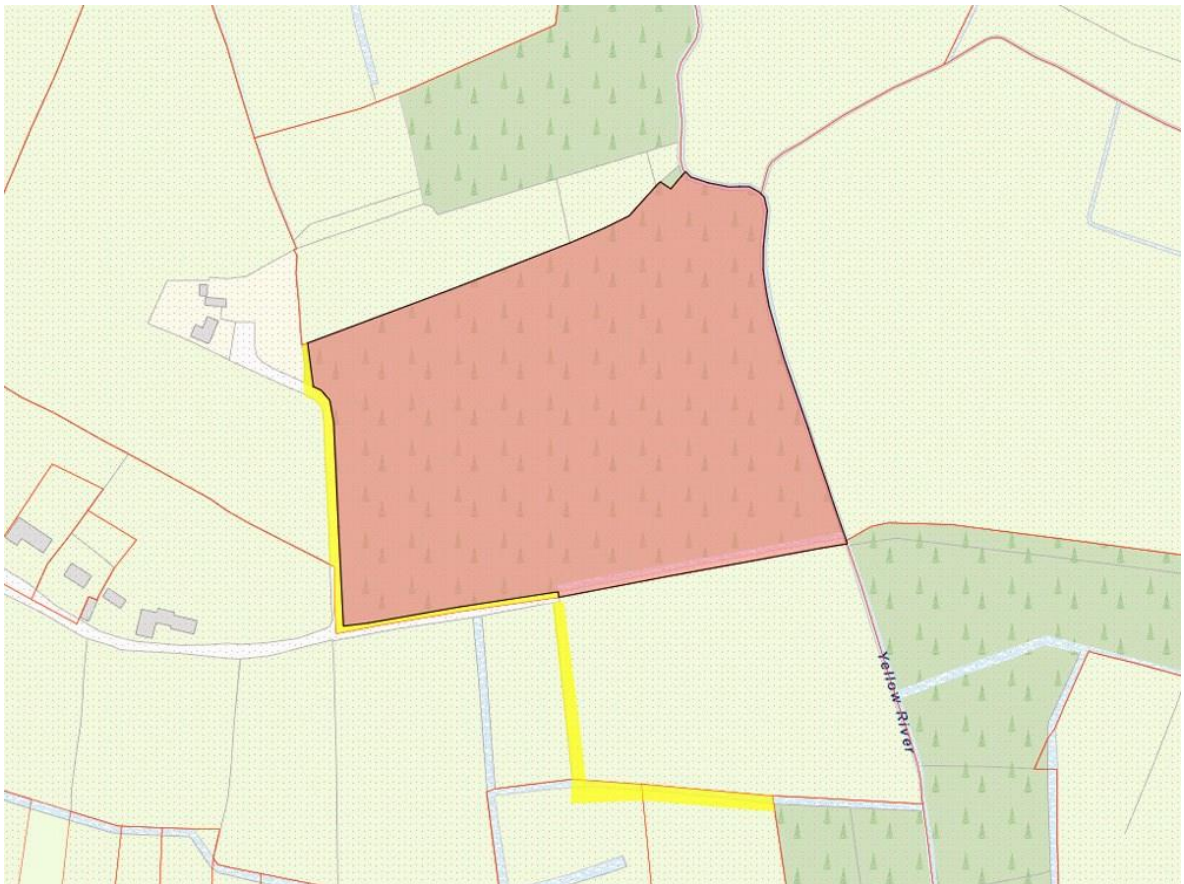

Office: Main Street, Athleague, Roscommon, County Roscommon, F42 TW70

Tel: 090-6663700

Email: info@connaughtonauctioneers.ie