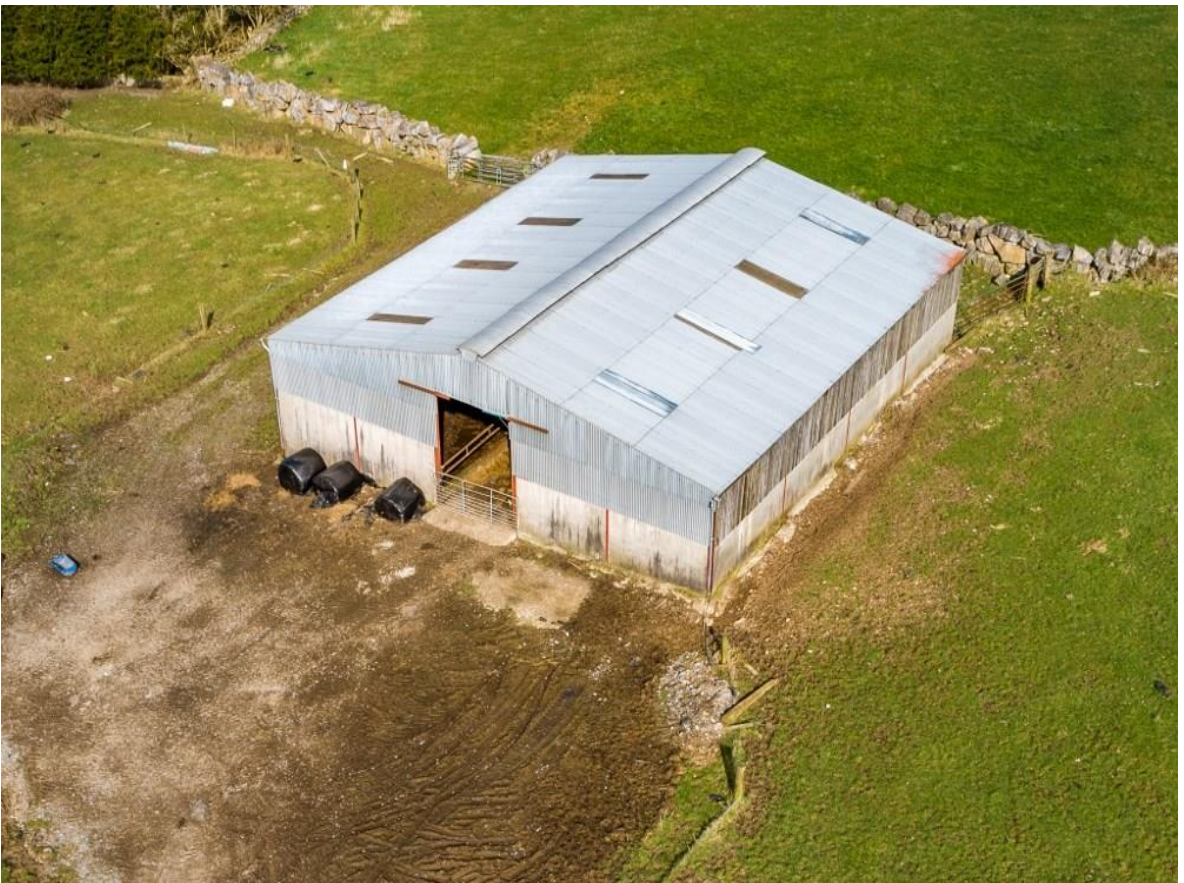

C.18.5 Acres At, Mullaghardagh, Ballyforan, County Roscommon